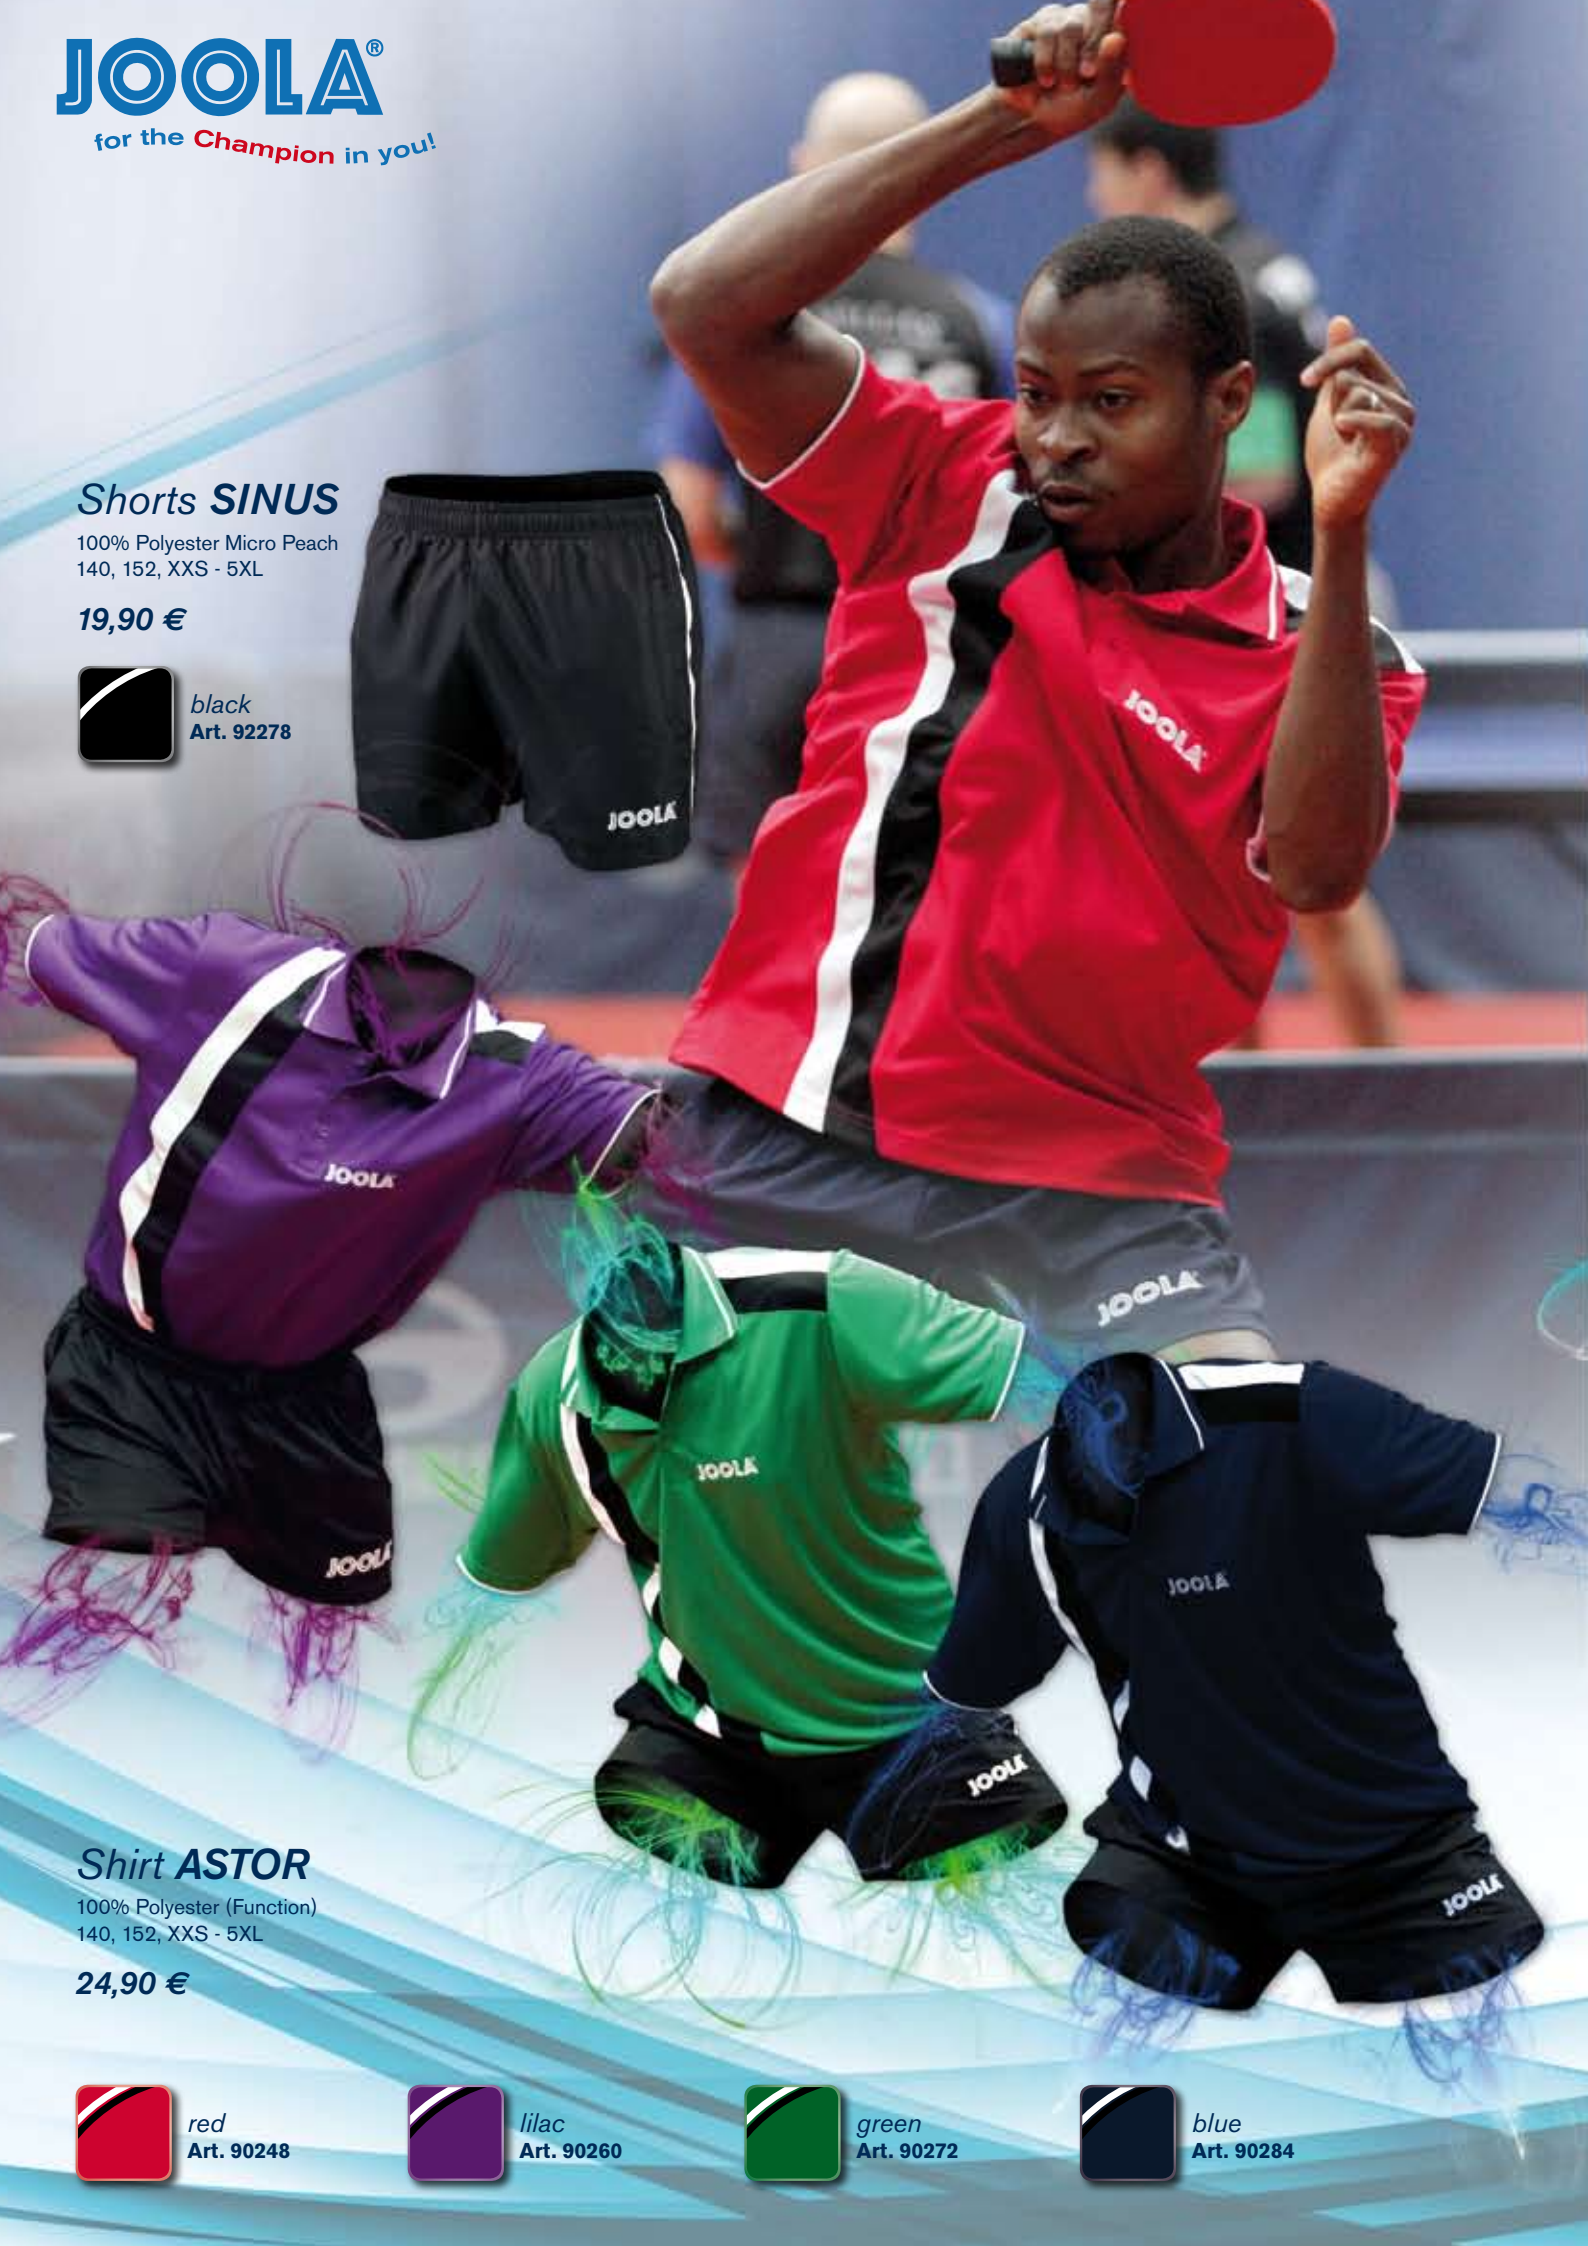

Shirt *ASTOR*

100% Polyester (Function)
140, 152, XXS - 5XL

24,90 €

red
Art. 90248

lilac
Art. 90260

green
Art. 90272

blue
Art. 90284